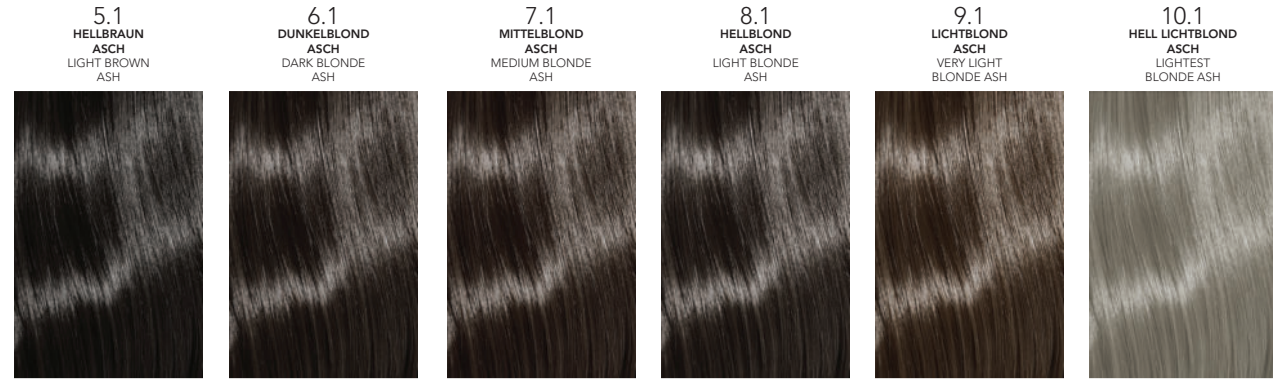

NATUR
NATURALS

INTENSIV NATUR
INTENSIVE NATURALS

BEIGE
BEIGE

SAND
SAND

GOLD
GOLD

EXTRA ASCH
EXTRA ASH

INTENSIV ASCH
INTENSIVE ASH

MATT
MATTE

ASCH
ASH

ROT
RED

MAHAGONI ROT
MAHAGONI RED

GOLD KUPFER
GOLD COPPER

BRAUN MAHAGONI
BROWN MAAGONY

GOLD MAHAGONI
GOLD MAHAGONY

SACHOKO BRAUN
CHOCOLATE BROWN

PURE

INTENSIV KUPFER
INTENSIVE COPPER

KUPFER
COPPER

IRISE
IRISE

SUPER AUFHELLER
SUPER LIGHTENERS

COLOR.IT