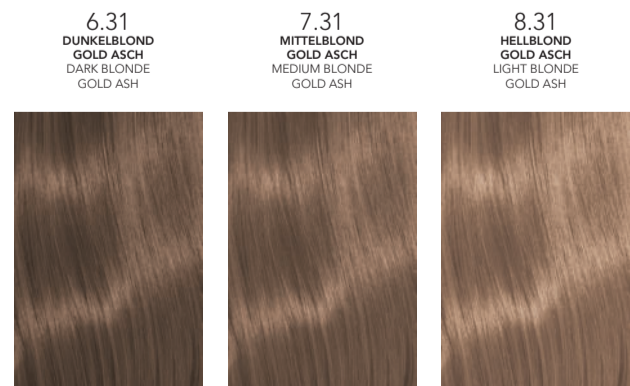

NATUR
NATURALS

INTENSIV NATUR
INTENSIVE NATURALS

BEIGE
BEIGE

SAND
SAND

GOLD
GOLD

EXTRA ASCH
EXTRA ASH

INTENSIV ASCH
INTENSIVE ASH

MATT
MATTE

ASCH
ASH

ROT
RED

MAHAGONI ROT
MAHAGONI RED

GOLD KUPFER
GOLD COPPER

BRAUN MAHAGONI
BROWN MAAGONY

GOLD MAHAGONI
GOLD MAHAGONY

SACHOKO BRAUN
CHOCOLATE BROWN

PURE

INTENSIV KUPFER
INTENSIVE COPPER

KUPFER
COPPER

IRISE
IRISE

SUPER AUFHELLER
SUPER LIGHTENERS

COLOR.IT