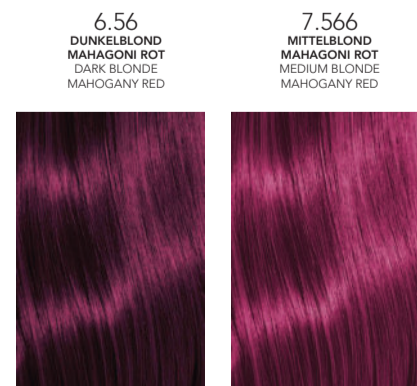

MAHAGONI ROT
MAHAGONI RED