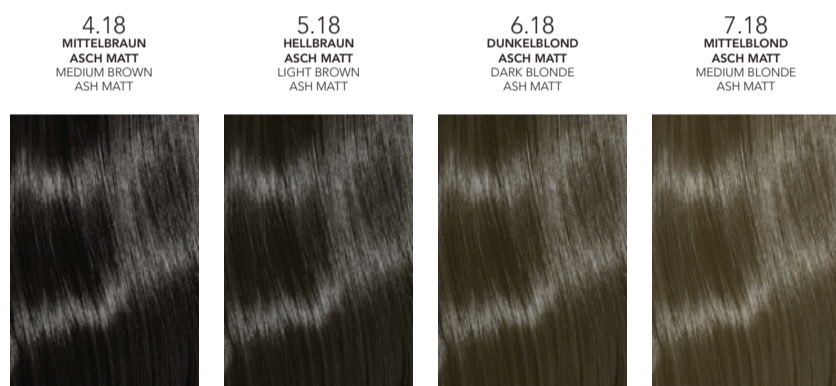

INTENSIV ASCH
INTENSIVE ASH

MATT
MATTE